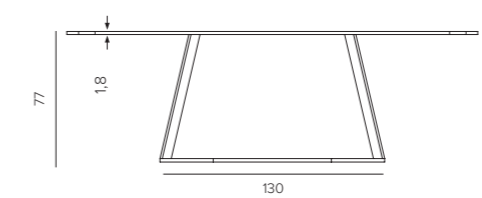

TECHNICAL SPECIFICATIONS
Ceramic top in combination with a powdercoated metal base.