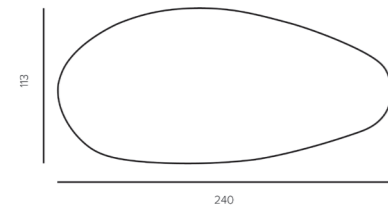

JAVA OVAL TABLE L
FU7-W3

KAPPA DINING TABLE L
TA1-W6