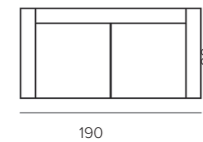

LAGOS SLEEPING SOFA

(incl. sleeping system)

LAG195