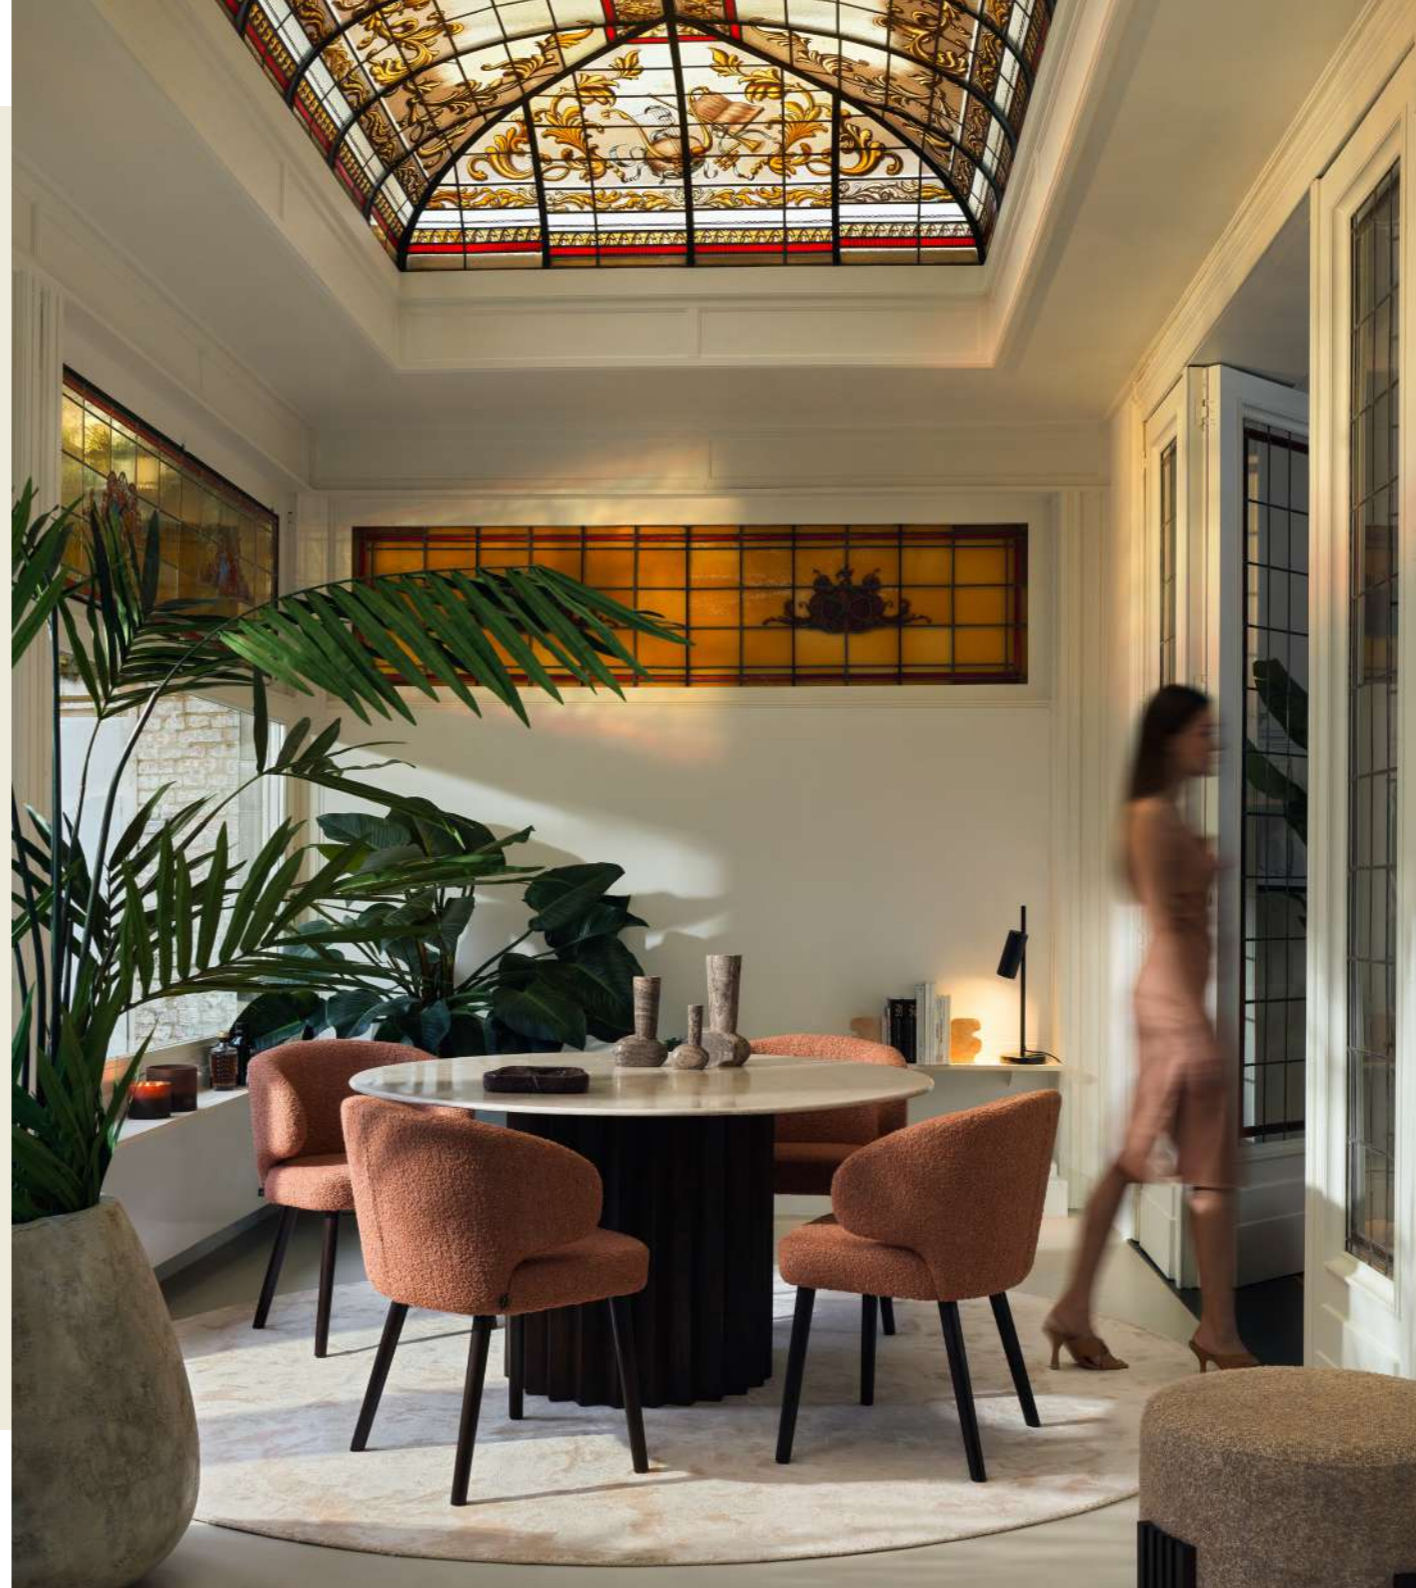

6 p.m. - Dinner Hosting

As the evening fell, the dining area transformed into a hub of conviviality. With grace and finesse, our cosmopolitan host ensured every detail was perfect, from the table setting to culinary delights, creating an ambiance where conversations flowed.