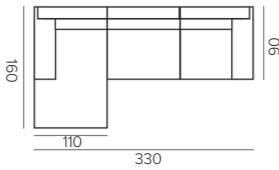

LUGANO LEFT CORNER SOFA

LUG160-330