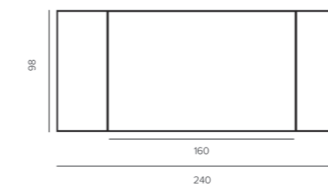

VENETO DINING TABLE L - EXTENDABLE
TA1-C3