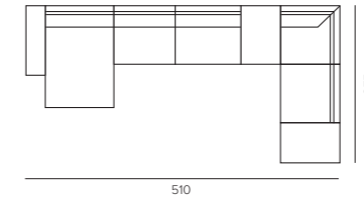

SEW TYPE: various including Viping

SEAT FILLING: sleeping function Sedaflex 140/10M, Soam T2838

BACK FILLING: upholstery belts, foam T2538 beech wood

CURVE SOFA

CUR180

MONZA MODULAR SOFA

MON510275

BASEL SOFA LEFT CORNER