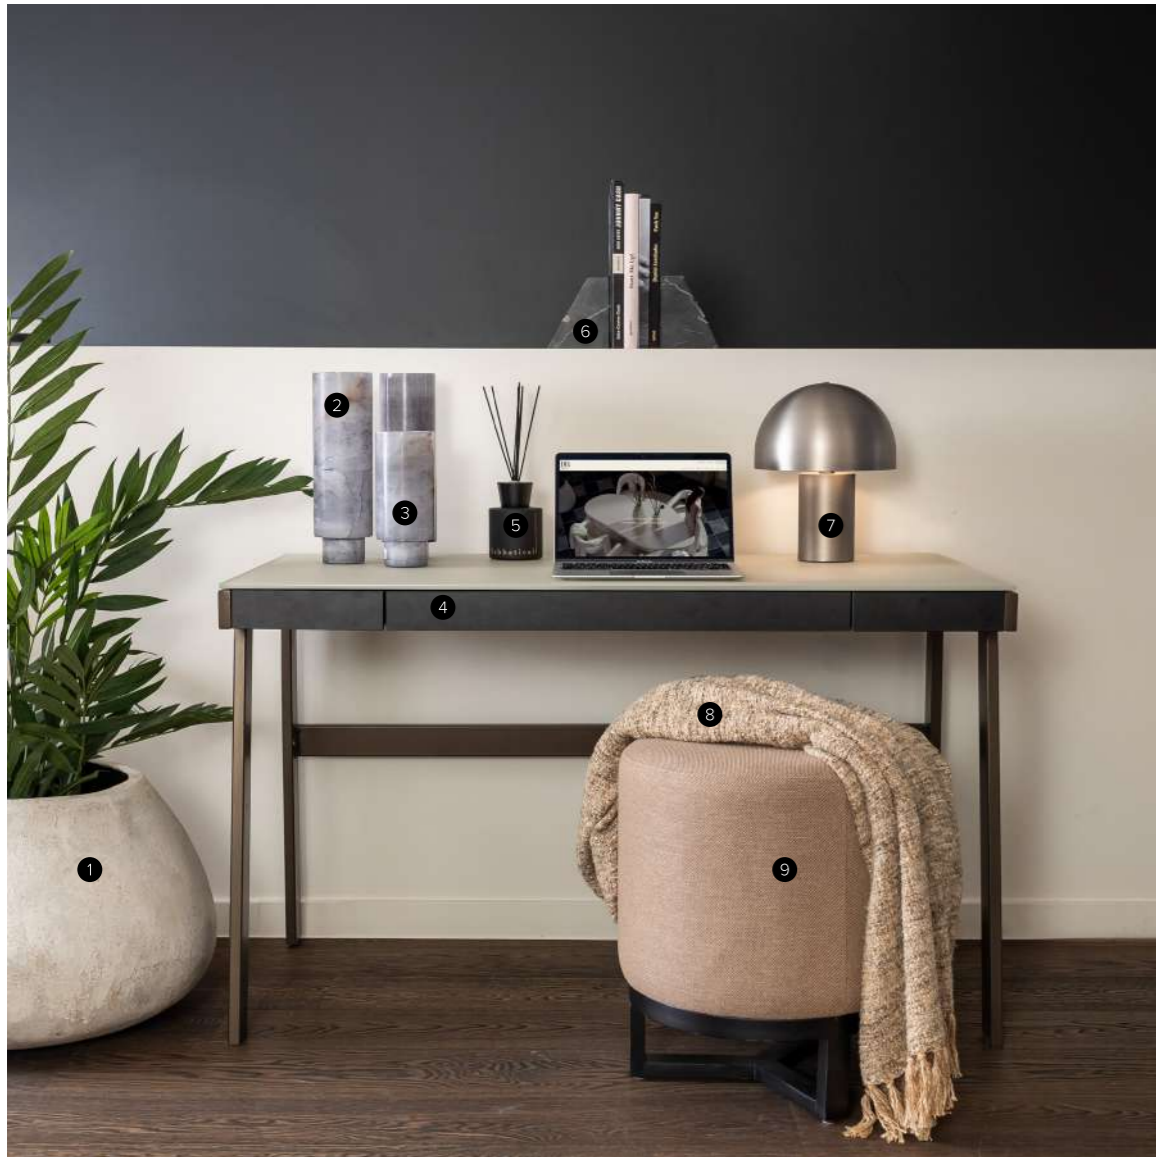

- 1 **ARECA planter S** / terracotta / D60 X H38 CM / LV6-C2/BE
- 2 **LASCAR tealight L** / alabaster / D10 X H33 CM / LV1-C3/MIX
- 3 **LASCAR tealight M** / alabaster / D10 X H22,5 CM / LV1-C2/MIX
- 4 **KANT desk** / powdercoated metal/ colored glass/MFC / L122 X W61 X H74 CM / OF3-G1/MIX
- 5 **SABBATICAL diffuser** / reed diffuser/ glass / D10 X H13 CM / S2-DIF1/BLA
- 6 **APO bookends** / marine black marble / L12 X W7,5 X H14 CM / LV15-C1/BLA
- 7 **FULTON table lamp** / brushed metal [led bulb] / D25 X H31 CM / L12-S7/GRI
- 8 **QUINCE throw** / cotton / L170 X W130 CM / QUI130170/BE
- 9 **FLYNN stool** / upholstered - haven fabric / D43 X H50 CM / CH6-T1/HAV10

- 1 **ORION night table** / powdercoated metal / L50 X W50 X H50 CM / BE6-S1/BR
- 2 **ADWA hurricane S** / handcrafted glass / D20 X H32,5 CM / LV3-G5/GR
- 3 **CALEB stool** / upholstered - philo 01 fabric / L80 X W80 X H40 CM / CALEB80S/PHI01
- 4 **CELOSIA throw** / cotton/ polyester/ polyacryl / L140 X W160 CM / CEL140160/MIX
- 5 **HYDRA night table** / powdercoated metal/ drawer / L50 X W50 X H50 CM / BE6-S2/BR
- 6 **LAKE carpet** / viscose / L140 X W200 CM / LAK140200/BE