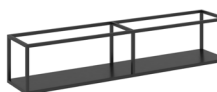

MANIFEST rack S
powdercoated metal
L16 X W80 X H16 CM

F8-S9/BLA