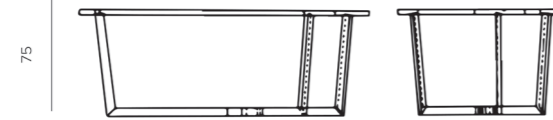

JAVA OVAL TABLE L
FU7-W3

KAPPA DINING TABLE L
TA1-W6