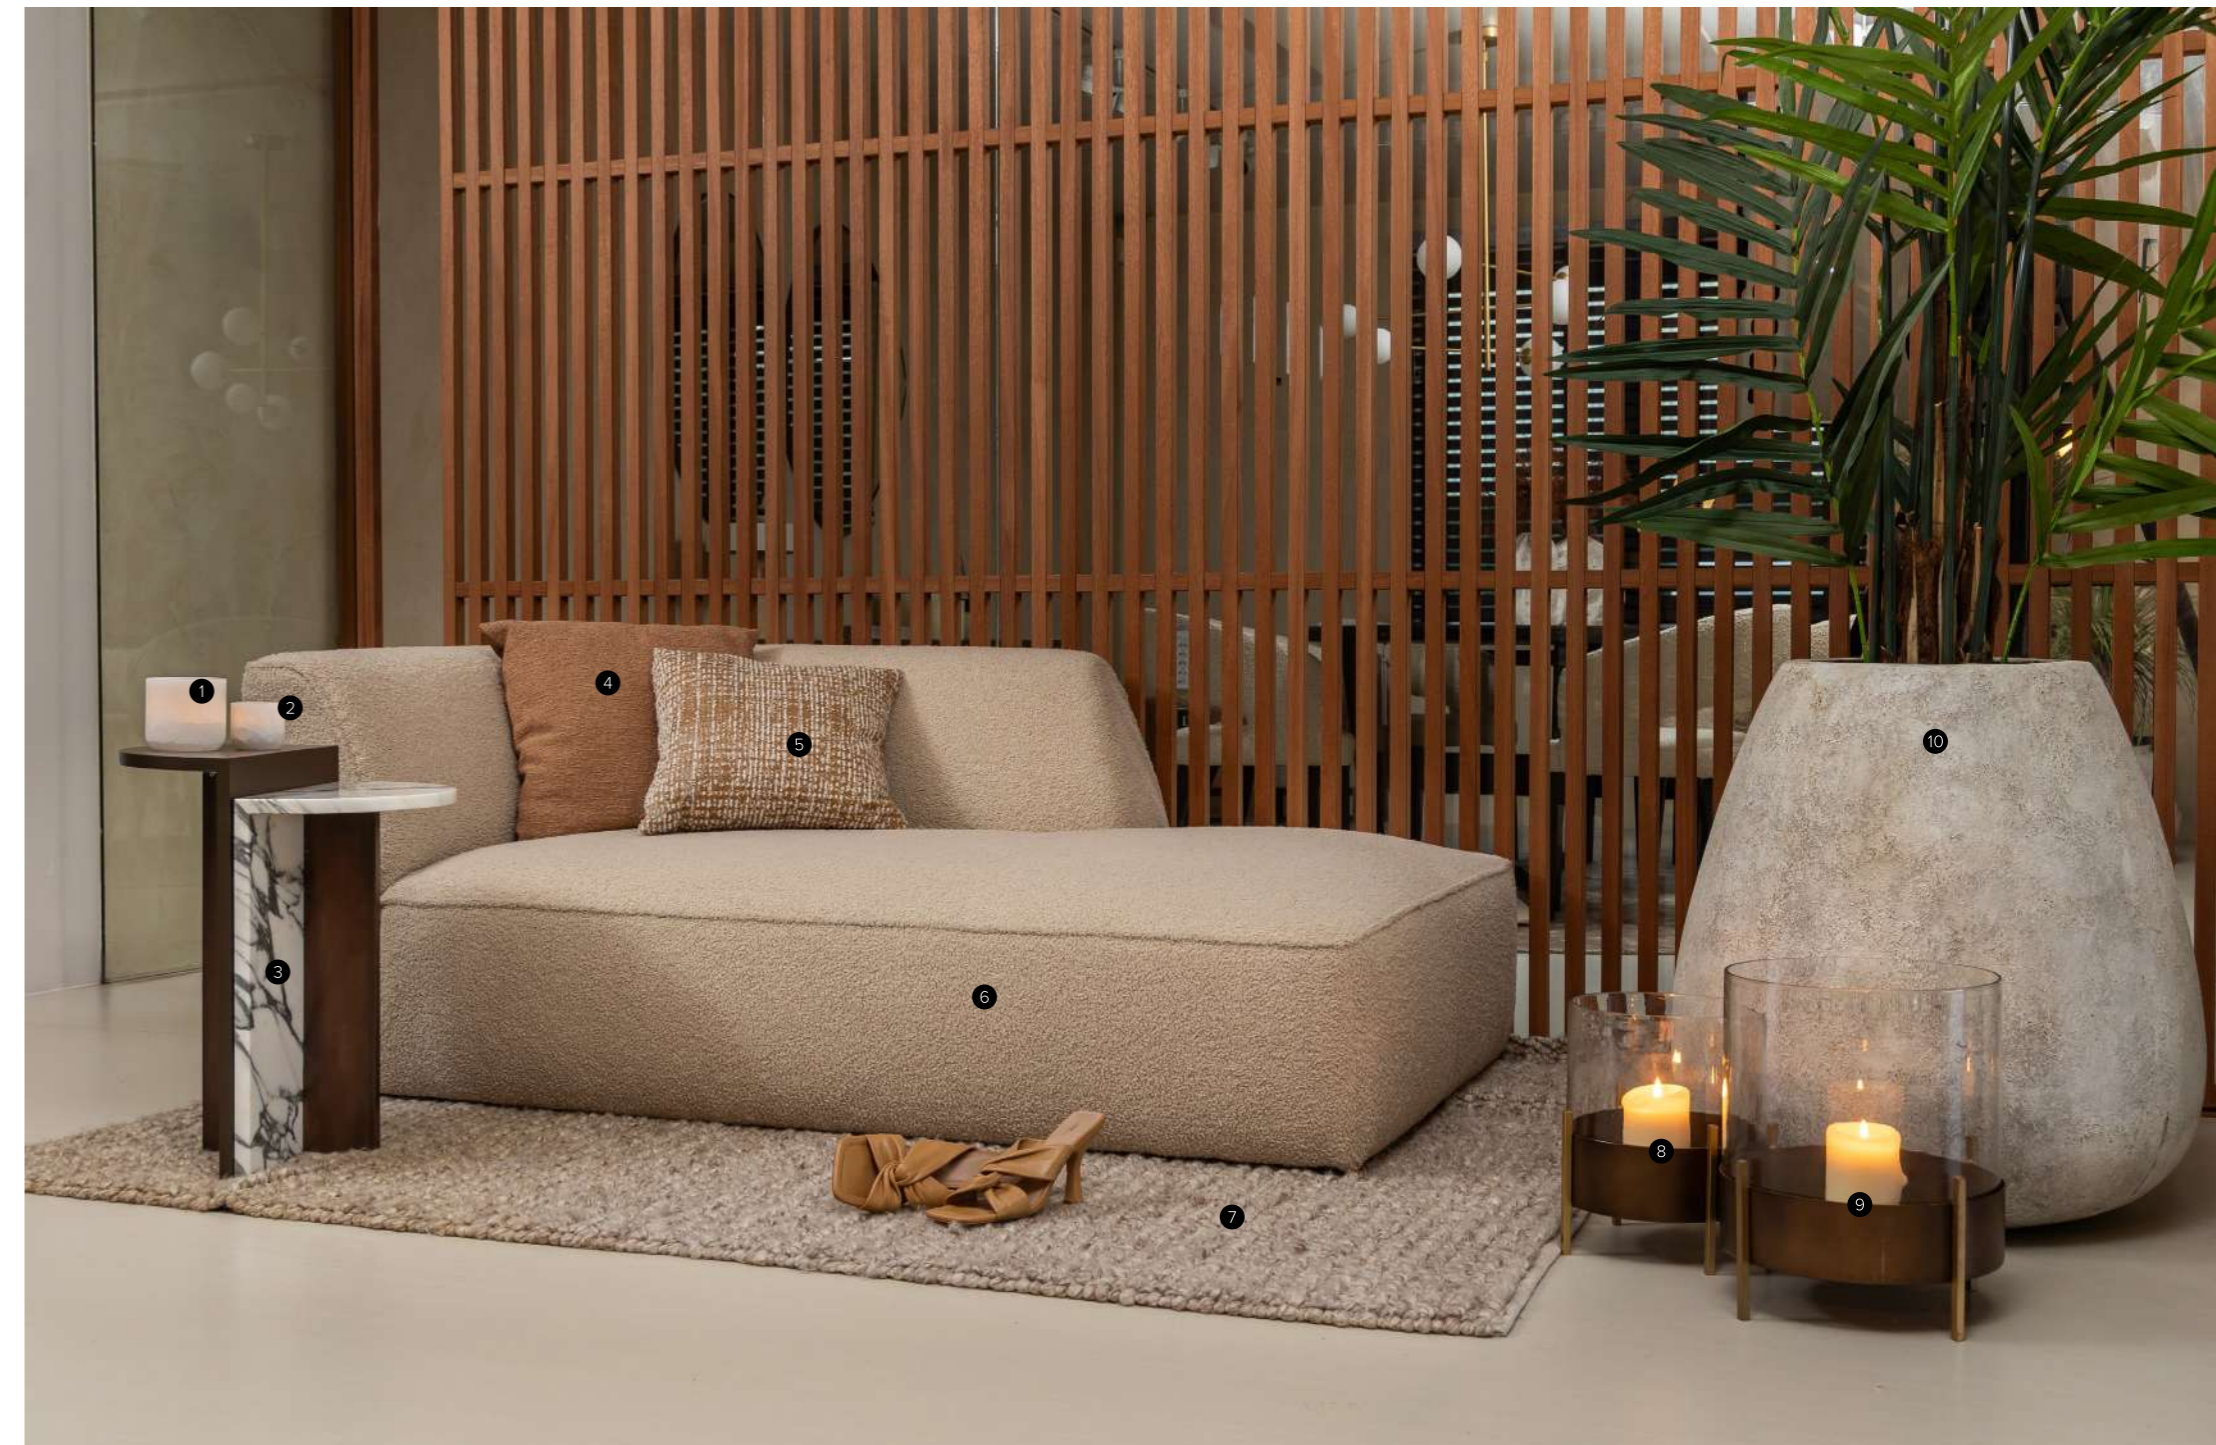

- 1 **MILOS tealight M** / alabaster / D10 X H10 CM / LV1-C14/MIX
- 2 **MILOS tealight S** / alabaster / D7 X H6,5 CM / LV1-C13/MIX
- 3 **PURI side table** / powdercoated metal/ stratiato marble / D40 X H55 CM / TA5-C6/MIX
- 4 **ALLIUM cushion** / cotton/ viscose/ linen/ polyester / L50 X W50 CM / ALL5050/TE
- 5 **STRELIZIA cushion** / polyester/ polyacryl/ cotton / L45 X W45 CM / STR4545/MIX
- 6 **CALI chaise longue right** / upholstered - oreo fabric/ wood / L95 X W180 X H70 CM / CALI9518ORM/OR9
- 7 **YUKON carpet** / wool/ polyester [handwoven] / L200 X W200 CM / YUK200200/BE
- 8 **BAYO hurricane S** / metal/ clear glass / D25,50 X H30,5 CM / T3-S107/BR
- 9 **BAYO hurricane M** / metal/ clear glass / D32 X H35 CM / T3-S108/BR
- 10 **ARECA planter L** / terracotta / D65 X H70 CM / LV6-C9/BE