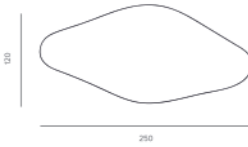

RAVENNA DINING TABLE
TA1-W3

TECHNICAL SPECIFICATIONS
Acacia wood top in combination with Sand blast black frame.

DELPHI DINING TABLE
TA1-C7T

TECHNICAL SPECIFICATIONS
Top in MDF combined with MDF & chalk finish frame.