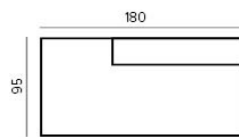

CALI LOUNGE LEFT SOFA
CALI180LM/BO07