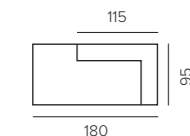

CALI CHAISE LONGUE LEFT
CALI95180LM