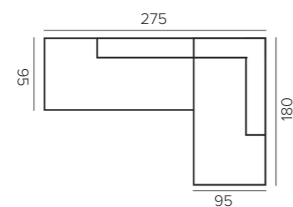

CALI RIGHT CORNER SOFA
CALI275180M