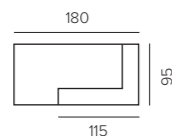

CALI CHAISE LONGUE RIGHT
CALI95180RM

TECHNICAL SPECIFICATIONS

FRAME MATERIAL: Beech Wood; Chipboard
LEG TYPE: Plastic glider
FABRIC COMPOSITION: 97% polyester, 3% nylon
SPRINGS/BELTS: Wavy spring
SEW TYPE: French seam
SEAT FILLING: Foam: 30 kg / m³
Thickness: 60 mm, wadding 300 m²
BACK FILLING: Foam: 18 kg / m³
Thickness: 70 mm, wadding 300 g / m²

TECHNICAL SPECIFICATIONS

FRAME MATERIAL: Beech Wood; Chipboard
LEG TYPE: Plastic glider
FABRIC COMPOSITION: 97% polyester, 3% nylon
SPRINGS/BELTS: Wavy spring
SEW TYPE: French seam
SEAT FILLING: Foam: 30 kg / m³
Thickness: 60 mm, wadding 300 m²
BACK FILLING: Foam: 18 kg / m³
Thickness: 70 mm, wadding 300 g / m²

TECHNICAL SPECIFICATIONS

CALI CHAISE LONGUE
INNER FRAME STRUCTURE: beech and pine wood, chipboard, polyester wool 150g/m²
frame using wavy springs
SEAT FILLING: foam: 30kg/m³ thickness of 60mm, polyester wool 300g/m², belts,
foam: 30kg/m³, 70mm polyester wool 300g/m³
BACKREST FILLING: foam: 30kg/m³, 70mm polyester wool 300g/m³