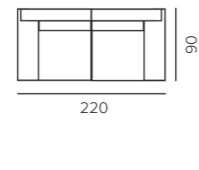

LUGANO 220 SOFA

LUG220

TECHNICAL SPECIFICATIONS

DAKOTA SOFA

STRUCTURAL FRAME: beech, chipboard, wavy spring.

CONTENT OF SEAT CUSHION: foam T30, thickness 16 cm.

CONTENT OF BACK REST CUSHION: granulate + silicone ball

CONTENT OF PILLOWS: silicone ball

TECHNICAL SPECIFICATIONS

LUGANO SOFA

STRUCTURAL FRAME: beech, chipboard, wavy spring.

CONTENT OF SEAT CUSHION: foam T30/45, pocket spring 7 cm, HR foam 2 cm, foam T30/30 7 cm, foam T30/30 2 cm

CONTENT OF BACK REST CUSHION : foam T30/45 7 cm, foam T30/30, foam T23/16 (very soft), foam T30/30 2cm

TECHNICAL SPECIFICATIONS

LAGOS (SLEEPING) SOFA

FRAME MATERIAL: Beech wood, pine wood, furniture board, fiberboard frame

LEG TYPE: Beech Wood

FABRIC COMPOSITION: 100% polyester

SPRINGS/BELTS: Upholstery belts

SEW TYPE: various including Viping

SEAT FILLING: sleeping function Sedaflex 140/10M, Soam T2838

BACK FILLING: upholstery belts, foam T2538 beech wood