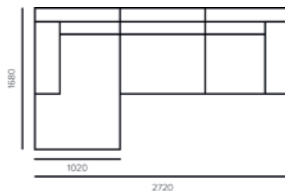

BASEL SOFA RIGHT CORNER

SO5-T2

TECHNICAL SPECIFICATIONS

CURVE SOFA + STOOL

PRIMARY MATERIAL: wood, foam

USAGE SITUATION: Indoor

FRAME MATERIAL: Beech Wood

FABRIC COMPOSITION: fabric: 97% polyester, 3% nylon

SEAT FILLING: CMHR 3030

BACK FILLING: CMHR 3030

TECHNICAL SPECIFICATIONS

MONZA MODULAR SOFA + POUF

INNER FRAME STRUCTURE: solid beech wood

SEAT FILLING: frame using springs

PU foam T3030, felt, cotton wool, boxsprings, feathers mixed with silicon balls and foam sticks

BACKREST FILLING: foam with silicone balls lux mixed with foam sticks

TECHNICAL SPECIFICATIONS

BASEL SOFA

FRAME MATERIAL: beech wood

LEG TYPE: Metal

FABRIC COMPOSITION: 100% polyester

SPRINGS/BELTS: 8-way spring

SEAT FILLING: 60% loose 40% foam

BACK FILLING: 60% loose 40% foam