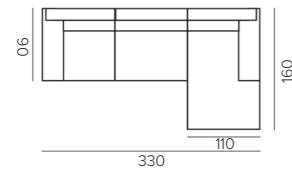

LUGANO RIGHT CORNER SOFA

LUG330-160