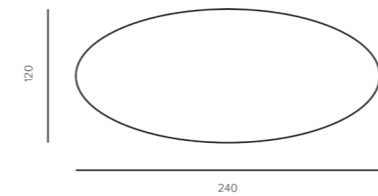

AMMAN DINING TABLE
TA1-C6/MIX

TECHNICAL SPECIFICATIONS
Ceramic top in combination with a powdercoated metal base.

KALMAR DINING TABLE
TA1-C8

TECHNICAL SPECIFICATIONS
Bottochino marble top in combination with mango wood base