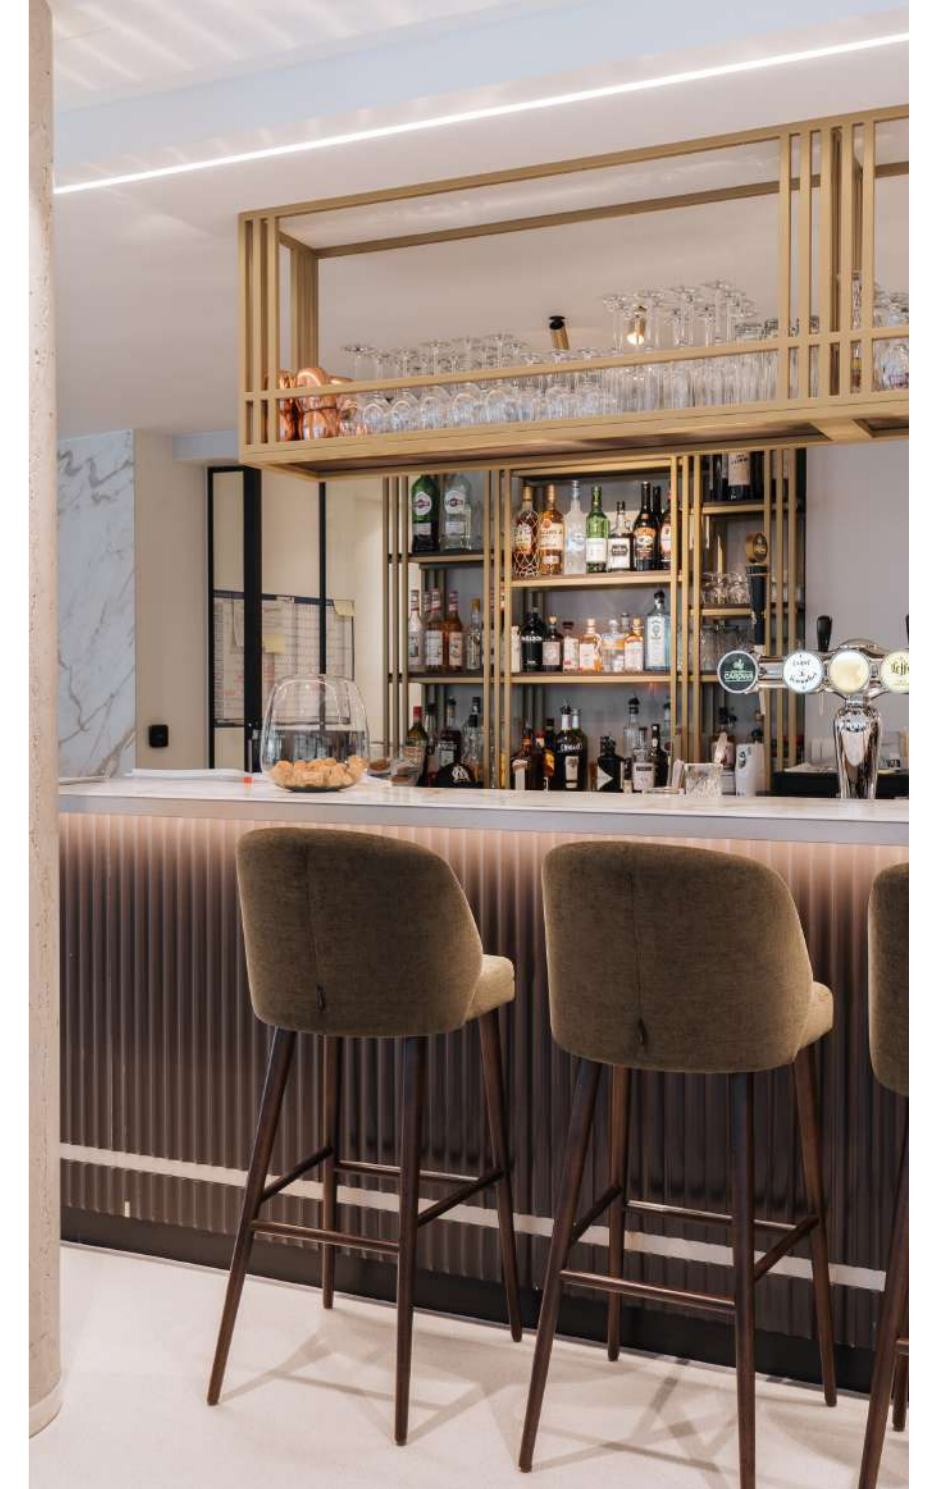

03 | ALIVA DESIGN NETWORK

A feeling for spaciousness. Design that goes beyond the visual. A sensory interplay of colors, shapes, textures and surfaces. To be experienced with all the senses. That was the goal of Aliva Design Network, achieved with Dôme Deco as a partner.

04 | CORNR HOTEL

A 4-star superior experience at the coast. The goal was to create a home-away-from-home feeling that connects seamlessly with the Dôme Deco identity. A mixture of neutrals and earthy green upholstery to match with the black & gold touch.