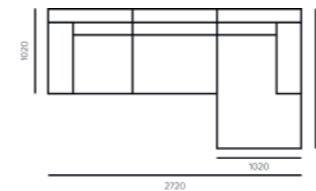

SEW TYPE: various including Viping

SEAT FILLING: sleeping function Sedaflex 140/10M, Soam T2838

BACK FILLING: upholstery belts, foam T2538 beech wood

CURVE SOFA

CUR180

MONZA MODULAR SOFA

MON510275

BASEL SOFA LEFT CORNER