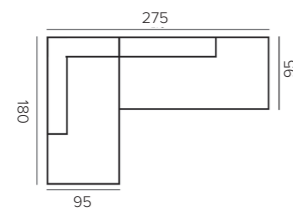

CALI LEFT CORNER SOFA
CALI180275M