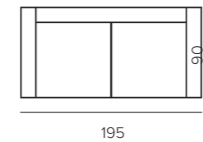

LAGOS SOFA

LAGOS195SOF