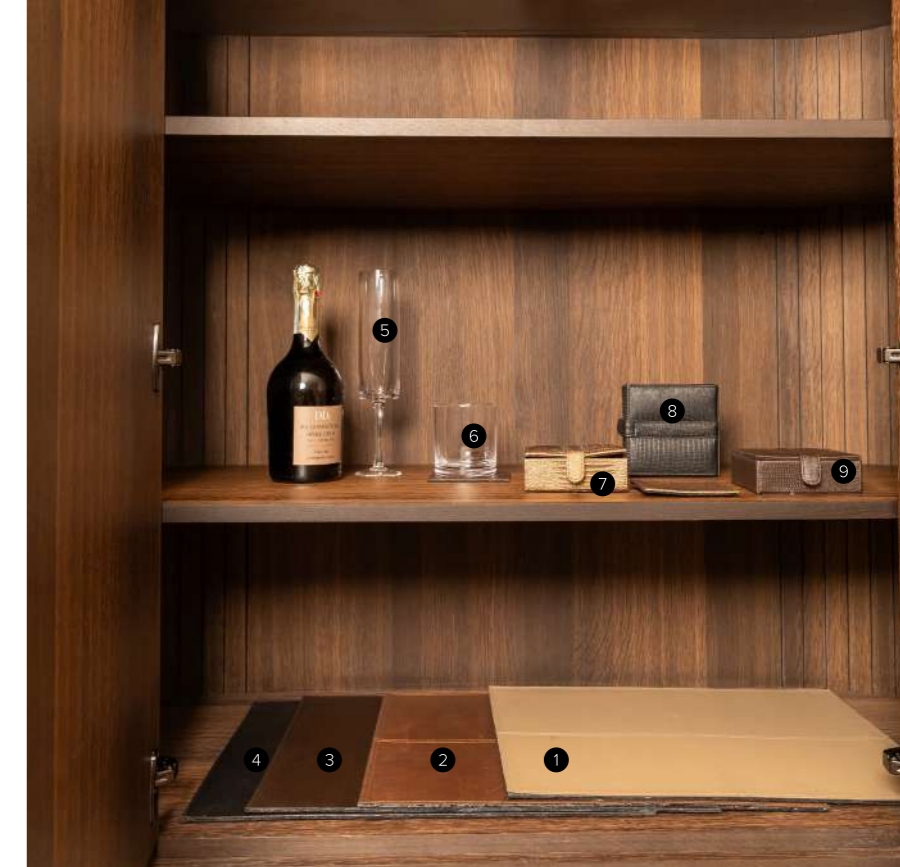

1. 1 **MARCUS placemat** / artificial leather / L35 X W50 CM / K4-P1/BE
2. 2 **MARCUS placemat** / artificial leather / L35 X W50 CM / K4-P2/COP
3. 3 **DOUKAS placemat** / artificial leather - lizard print / L35 X W50 CM / K6-P2/BR
4. 4 **DOUKAS placemat** / artificial leather - lizard print / L35 X W50 CM / K6-P2/BLA
5. 5 **OTHO champagne glass** / glass handmade / D6,5 X H27 CM / K3-G3/TRA
6. 6 **REMUS water glass** / glass handmade / D8 X H9 CM / K3-G2/TRA
7. 7 **DOUKAS coasters** / artificial leather - lizard print / L13 X W13 CM / K6-P4/RU
8. 8 **DOUKAS coasters** / artificial leather - lizard print / L13 X W13 CM / K6-P4/BLA
9. 9 **DOUKAS coasters** / artificial leather - lizard print / L13 X W13 CM / K6-P4/BR