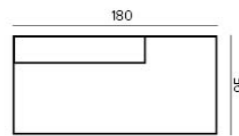

CALI LOUNGE RIGHT SOFA
CALI180RM/BO07