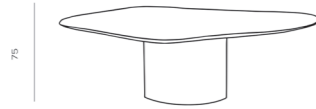

TECHNICAL SPECIFICATIONS
Top in MDF combined with MDF & chalk finish frame.