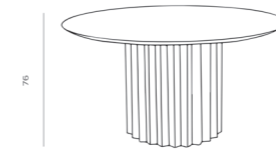

RAVENNA DINING TABLE
TA1-W3

TECHNICAL SPECIFICATIONS
Acacia wood top in combination with Sand blast black frame.

DELPHI DINING TABLE
TA1-C7T

TECHNICAL SPECIFICATIONS
Top in MDF combined with MDF & chalk finish frame.