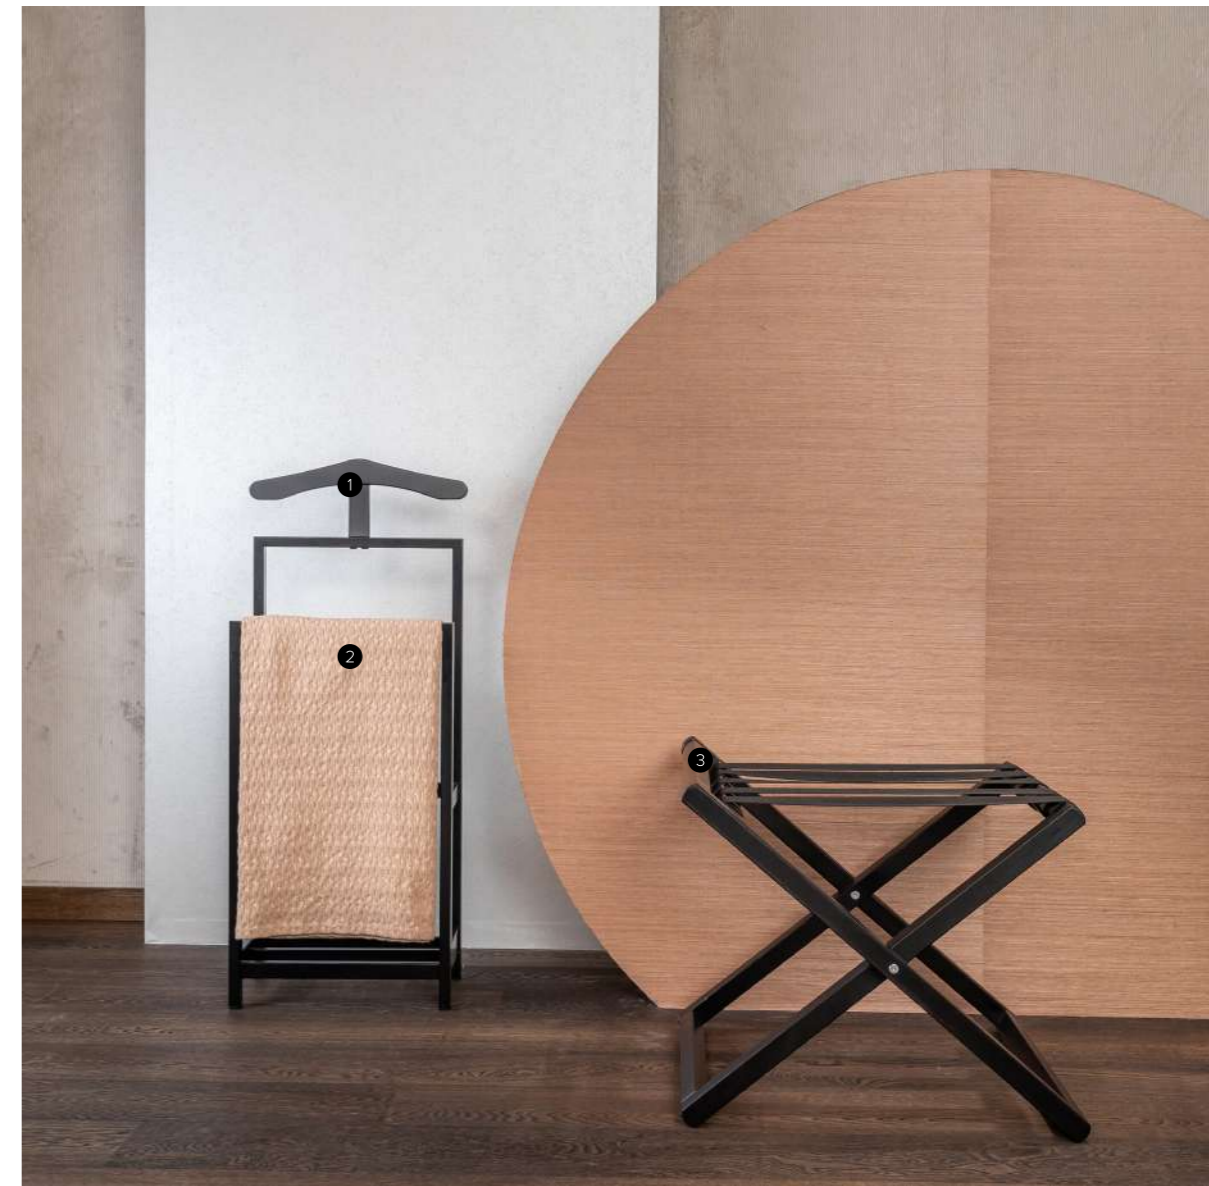

- 1 **ANEMONE bedcover** / cotton/ linen/ polyester / L220 X W260 CM / ANE220260/CR
- 2 **LILIUM bedcover set** / cotton/ viscose / cushions [2x] 50X70 CM + [2x] 50x50CM / L240 X W260 CM / BEI-T1/WH
- 3 **YAGI table lamp** / opal glass/ travertine base / D20 X H49,5 CM / LI2-C2/BE
- 4 **MARION side table** / metal/ ceramic - diamond cream / D40 X H50 CM/ D20 X H49,5 CM / TA5-C21/CR
- 5 **LAKE carpet** / viscose / D300 CM / LAK300/TA

- 1 **GRIS dressboy** / powdercoated metal / L40 X W25 X H100 CM / D3-S4MATT/BLA
- 2 **CORAL throw** / cotton / L110 X W170 CM / COR130170/BE
- 3 **RAPHAEL luggage rack** / full wood - dark stained/ textile straps / L56 X W59 X H51,5 CM / LV10-W1/BLA